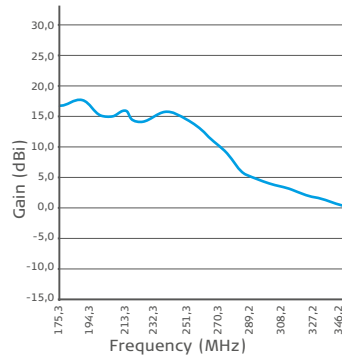

ADSC

ADSC

Enjoy listening to digital radio
For car, truck and caravan
Integrated low noise amplifier
High temperature and UV resistant
Low power consumption
On/off led indicator
Magnetic ground plane

Automotive

Level difference between antenna power On/Off
42dB
More info: www.funke.nl

Funke's Automotive Solutions

The Funke ADSC710 Car Antenna for DAB and DAB+ is one of the best performing products available on the market and ensures crystal clear reception! With the Funke ADSC710 you can receive all available channels on air and it will allow you to enjoy the many advantages DAB radio offers. Let's get digital: more channels & better reception.

	VHF
Frequency range	174 - 240 MHz
Antenna gain	16 dBi
Amplifier gain	18 dB
Amplifier noise	1,8 dB
Voltage	5 - 28 Vdc

Maximum distance is an indication and depends on the network specifications and circumstances regarding the geographical surroundings of the antenna. No rights can be claimed from the information on this product card.