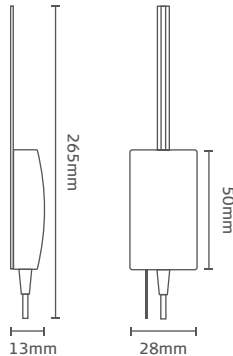

	VHF
Frequency range	174 - 240 MHz
Antenna gain	16 dBi
Amplifier gain	18 dB
Amplifier noise	1,8 dB
Voltage	5 - 28 Vdc

Maximum distance is an indication and depends on the network specifications and circumstances regarding the geographical surroundings of the antenna. No rights can be claimed from the information on this product card.