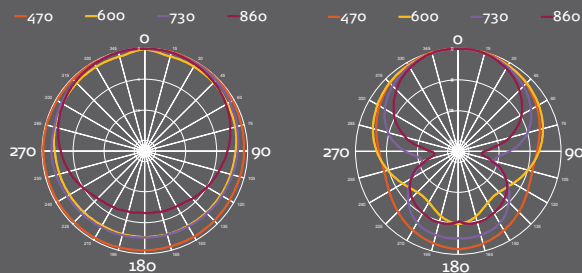

Channels	UHF 21 - 69 (470 - 862 MHz)
Input voltage	5 ± 0,5 VDC
Input current	30mA typ.
Color	Black

Gain

Antenna pattern
vertical polarizedAntenna pattern
horizontal polarized

Minimum System Requirements

Windows