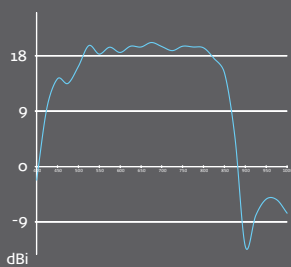

Technical specifications

Channels	UHF 21 - 69 (470 - 862 MHz)
Input voltage	5 ± 0,5 VDC
Input current	30mA typ.
Color	Black

Gain