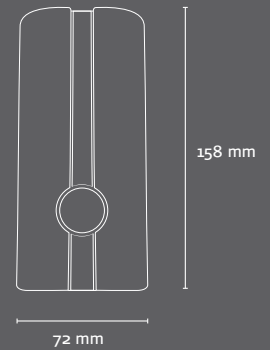

General specifications

Preferred applications	Mobile stationary reception
Amplifier principle	Low noise single stage amplifier
Connection	3,5 m flexible cable with USB connector

Technical specifications