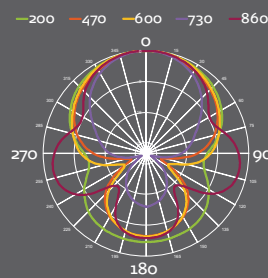

### Technical specifications

Channels	VHF 5 - 12 (174 - 240 MHz) UHF 21 - 69 (470 - 862 MHz)
Input voltage	5 ± 0,5 VDC
Input current	60mA typ.
Color	Black

Gain

Antenna pattern  
vertical polarizedAntenna pattern  
horizontal polarized