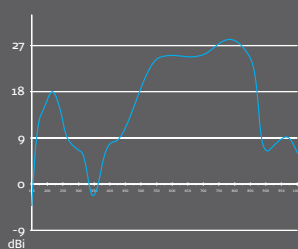

### Technical specifications

Channels	VHF 5 - 12 (174 - 240 MHz) UHF 21 - 69 (470 - 862 MHz)
Input voltage	5 ± 0,5 VDC
Input current	60mA typ.
Color	Black

Gain

Antenna pattern  
vertical polarizedAntenna pattern  
horizontal polarized