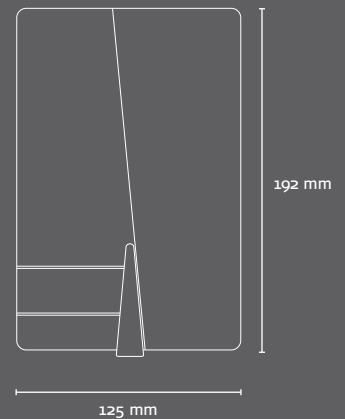

General specifications

Preferred applications	Indoor & outdoor stationary reception
Amplifier principle	Low noise amplifier
Connection	Female F-connector

Technical specifications

Channels	VHF 5 - 12 (174 - 240 MHz) UHF 21 - 69 (470 - 862 MHz)
Input voltage	5 ± 0,5 VDC
Input current	60mA typ.
Color	Black