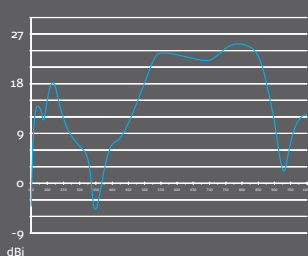

SPECIFICATIONS

The Funke DSC500 digital indoor & outdoor antenna is a trendy antenna design based on state-of-the-art technology. It offers a simple plug & play solution for watching digital TV wherever you want, whenever you want. Its revolutionary technique guarantees the best possible reception of DTT signals, anywhere and anytime. The Funke DSC500 is extendable for better and continuous reception, regardless of its environment. It is developed by Funke Digital TV: a professional partner in delivering digital TV solutions for every situation.

General specifications

Preferred applications	Indoor & outdoor stationary reception
Amplifier principle	Low noise amplifier
Connection	Female F-connector

Technical specifications

Channels	VHF 5 - 12 (174 - 240 MHz) UHF 21 - 69 (470 - 862 MHz)
Input voltage	5 ± 0,5 VDC
Input current	60mA typ.
Color	Black

27 mm

Gain

FOR MORE INFORMATION

Funke Antennen B.V.
P.O. Box 36
5280 AA Boxtel, The Netherlands

info@funke.nl
www.funke.nl