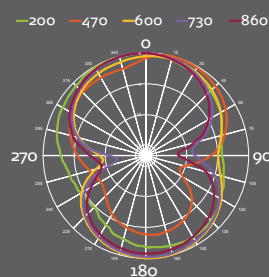

Channels	VHF 5 - 12 (174 - 240 MHz) UHF 21 - 69 (470 - 862 MHz)
Input voltage	$5 \pm 0,5$ VDC
Input current	25mA typ.
Color	Black

Gain

Antenna pattern
vertical polarizedAntenna pattern
horizontal polarized