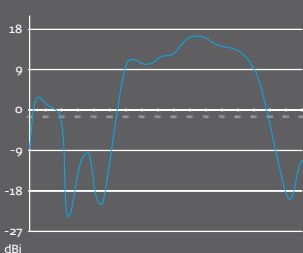

Channels	VHF 5 - 12 (174 - 240 MHz) UHF 21 - 69 (470 - 862 MHz)
Input voltage	$5 \pm 0,5$ VDC
Input current	25mA typ.
Color	Black

Gain

Antenna pattern
vertical polarizedAntenna pattern
horizontal polarized