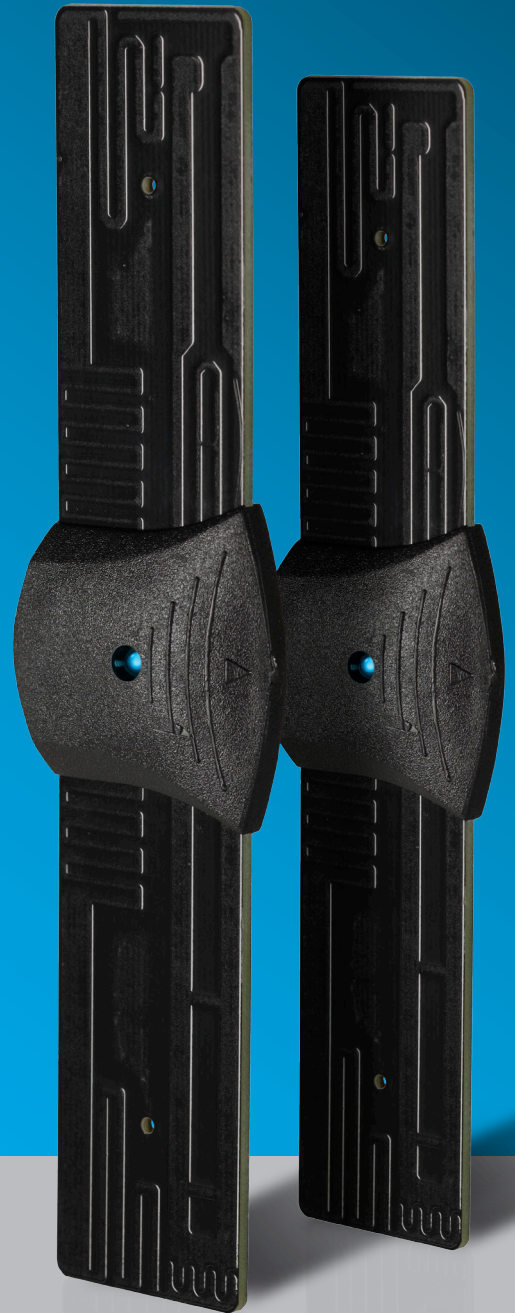

AUTOMOTIVE

ADSC470

funke®

ADSC

Active Automotive Antenna for Digital TV

Compact digital automotive TV antenna
Simple installation
HDTV & 3DTV compatible
7 year warranty
Compatible with any type of digital network

16 dBi

clearly the best

WWW.FUNKE.NL

SPECIFICATIONS

Enjoy watching TV in your vehicle! The Funke ADSC470 is a compact digital automotive TV antenna that enables you to watch TV anytime, anywhere. With its revolutionary technique and intelligent design, the Funke ADSC470 stands for a continuous and sustainable digital TV reception. It is easy to install, most reliable and stylish. The Funke ADSC470 is developed by Funke Digital TV: a professional partner delivering digital TV solutions for every situation.

General specifications

Preferred applications	Portable or mobile diversity receiver
Amplifier principle	Low noise single stage amplifier
Connection	5 m flexible cable with male F-connector

Technical specifications