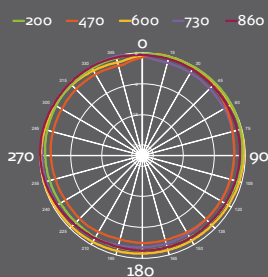

Channels	VHF 5 - 12 (174 - 240 MHz) UHF 21 - 69 (470 - 862 MHz)
Input voltage	$5 \pm 0,5$ VDC
Input current	25mA typ.
Color	Black

Gain

Antenna pattern
vertical polarizedAntenna pattern
horizontal polarized