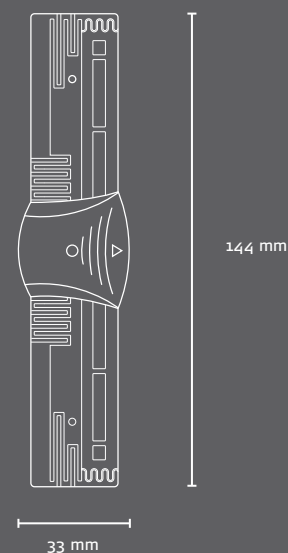

SPECIFICATIONS

Enjoy watching TV in your vehicle! The Funke ADSC470 is a compact digital automotive TV antenna that enables you to watch TV anytime, anywhere. With its revolutionary technique and intelligent design, the Funke ADSC470 stands for a continuous and sustainable digital TV reception. It is easy to install, most reliable and stylish. The Funke ADSC470 is developed by Funke Digital TV: a professional partner delivering digital TV solutions for every situation.

General specifications

Preferred applications	Portable or mobile diversity receiver
Amplifier principle	Low noise single stage amplifier
Connection	5 m flexible cable with male F-connector

Technical specifications

Channels	VHF 5 - 12 (174 - 240 MHz) UHF 21 - 69 (470 - 862 MHz)
Input voltage	$5 \pm 0,5$ VDC
Input current	25mA typ.
Color	Black

6,5 mm

FOR MORE INFORMATION

Funke Antennen B.V.
P.O. Box 36
5280 AA Boxtel, The Netherlands

info@funke.nl
www.funke.nl