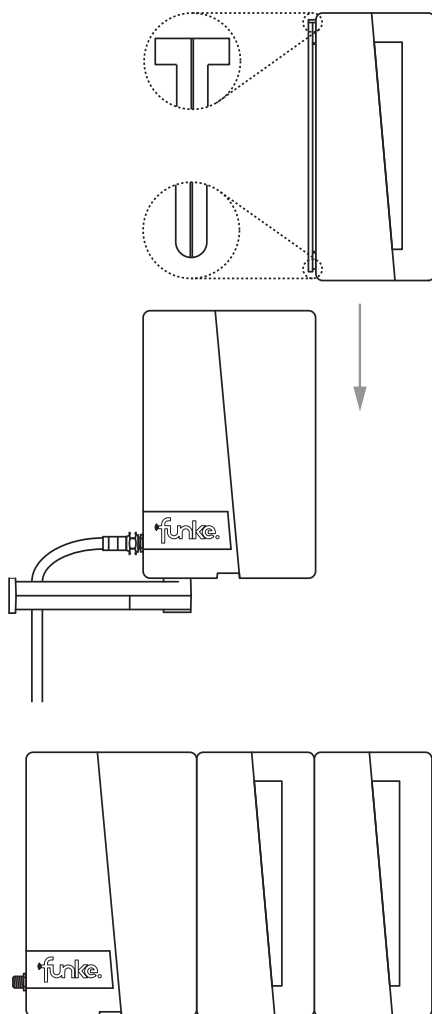

25 dBi

06

Find best possible signal location
before outdoor mounting

Extensions (optional) For outdoor use only

FOR MORE INFORMATION

Funke Antennen B.V.

P.O. Box 36

5280 AA Boxtel, The Netherlands