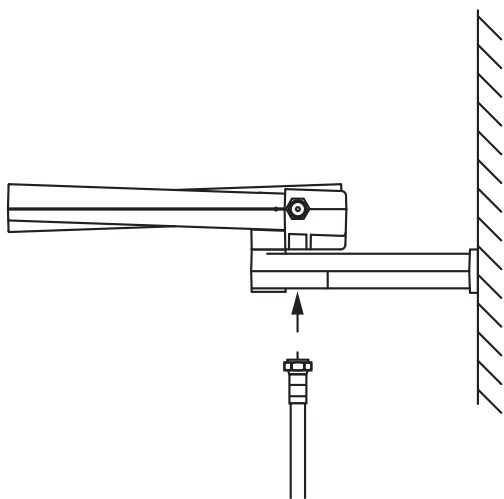

25 dBi

06

Find best possible signal location
before outdoor mounting

Extensions (optional) For outdoor use only

FOR MORE INFORMATION

Funke Antennen B.V.

P.O. Box 36

5280 AA Boxtel, The Netherlands