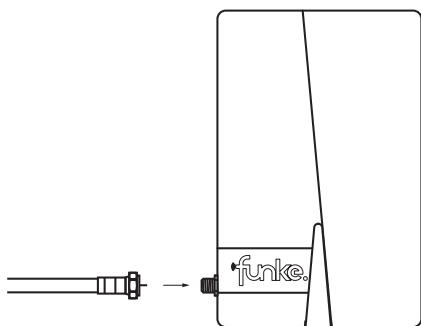

25 dBi

06

Find best possible signal location
before outdoor mounting

Extensions (optional) For outdoor use only

FOR MORE INFORMATION

Funke Antennen B.V.

P.O. Box 36

5280 AA Boxtel, The Netherlands