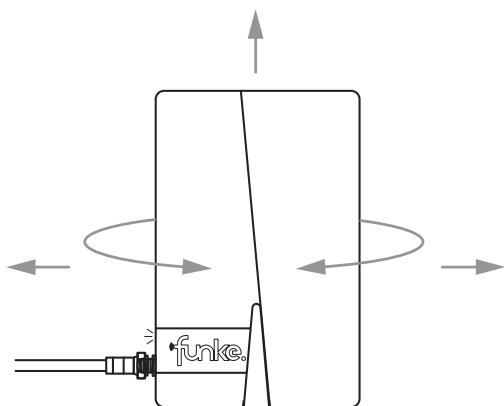

25 dBi

06

Find best possible signal location
before outdoor mounting

Extensions (optional) For outdoor use only

FOR MORE INFORMATION

Funke Antennen B.V.

P.O. Box 36

5280 AA Boxtel, The Netherlands