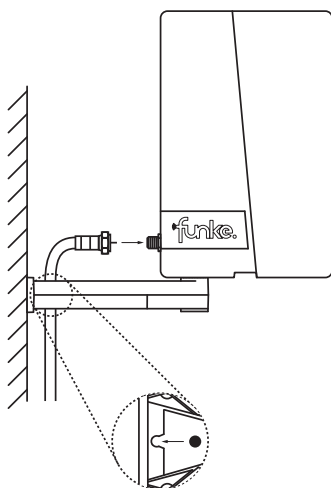

25 dBi

06

Find best possible signal location
before outdoor mounting

Extensions (optional) For outdoor use only

FOR MORE INFORMATION

Funke Antennen B.V.

P.O. Box 36

5280 AA Boxtel, The Netherlands