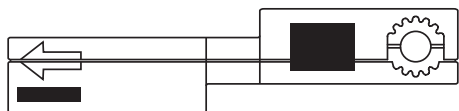

25 dBi

06

Find best possible signal location
before outdoor mounting

Extensions (optional) For outdoor use only

FOR MORE INFORMATION

Funke Antennen B.V.

P.O. Box 36

5280 AA Boxtel, The Netherlands