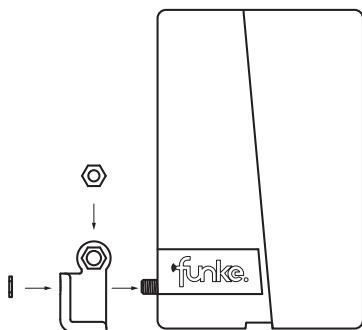

25 dBi

06

Find best possible signal location
before outdoor mounting

Extensions (optional) For outdoor use only

FOR MORE INFORMATION

Funke Antennen B.V.

P.O. Box 36

5280 AA Boxtel, The Netherlands