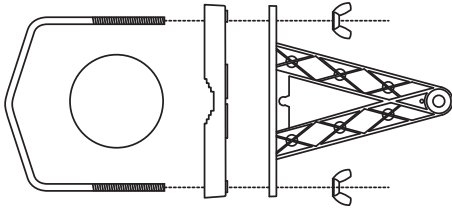

25 dBi

06

Find best possible signal location
before outdoor mounting

Extensions (optional) For outdoor use only

FOR MORE INFORMATION

Funke Antennen B.V.

P.O. Box 36

5280 AA Boxtel, The Netherlands