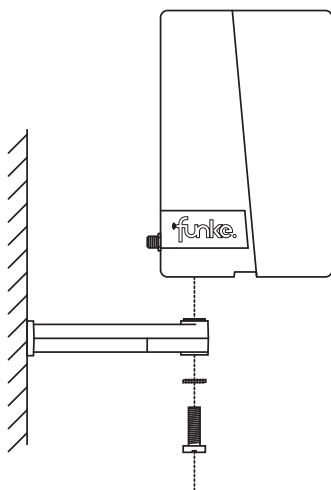

25 dBi

06

Find best possible signal location
before outdoor mounting

Extensions (optional) For outdoor use only

FOR MORE INFORMATION

Funke Antennen B.V.

P.O. Box 36

5280 AA Boxtel, The Netherlands