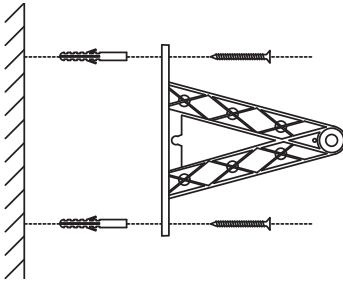

25 dBi

06

Find best possible signal location
before outdoor mounting

Extensions (optional) For outdoor use only

FOR MORE INFORMATION

Funke Antennen B.V.

P.O. Box 36

5280 AA Boxtel, The Netherlands