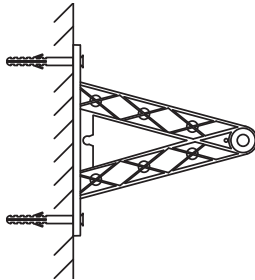

25 dBi

06

Find best possible signal location
before outdoor mounting

Extensions (optional) For outdoor use only

FOR MORE INFORMATION

Funke Antennen B.V.

P.O. Box 36

5280 AA Boxtel, The Netherlands