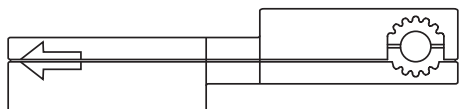

25 dBi

06

Find best possible signal location
before outdoor mounting

Extensions (optional) For outdoor use only

FOR MORE INFORMATION

Funke Antennen B.V.

P.O. Box 36

5280 AA Boxtel, The Netherlands