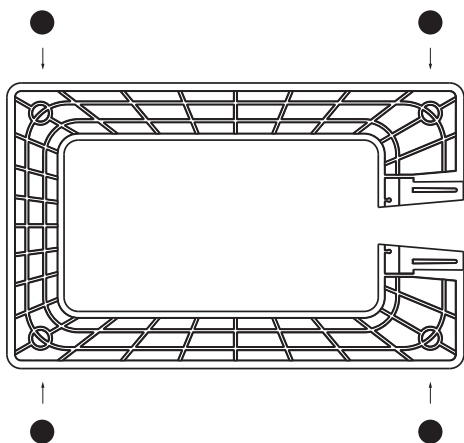

25 dBi

06

Find best possible signal location
before outdoor mounting

Extensions (optional) For outdoor use only

FOR MORE INFORMATION

Funke Antennen B.V.

P.O. Box 36

5280 AA Boxtel, The Netherlands