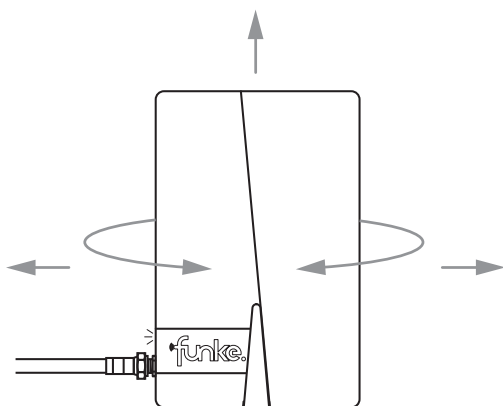

25 dBi

06

Find best possible signal location
before outdoor mounting

Extensions (optional) For outdoor use only

FOR MORE INFORMATION

Funke Antennen B.V.

P.O. Box 36

5280 AA Boxtel, The Netherlands