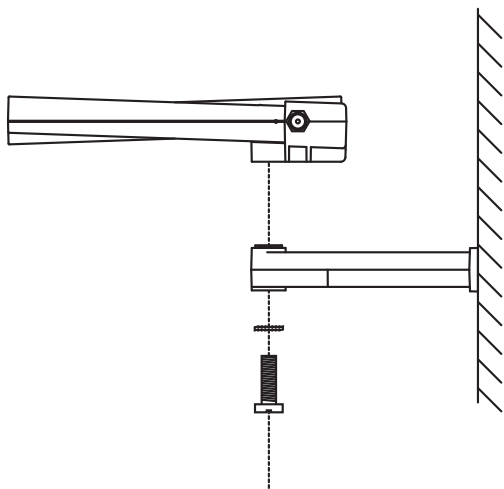

25 dBi

06

Find best possible signal location
before outdoor mounting

Extensions (optional) For outdoor use only

FOR MORE INFORMATION

Funke Antennen B.V.

P.O. Box 36

5280 AA Boxtel, The Netherlands